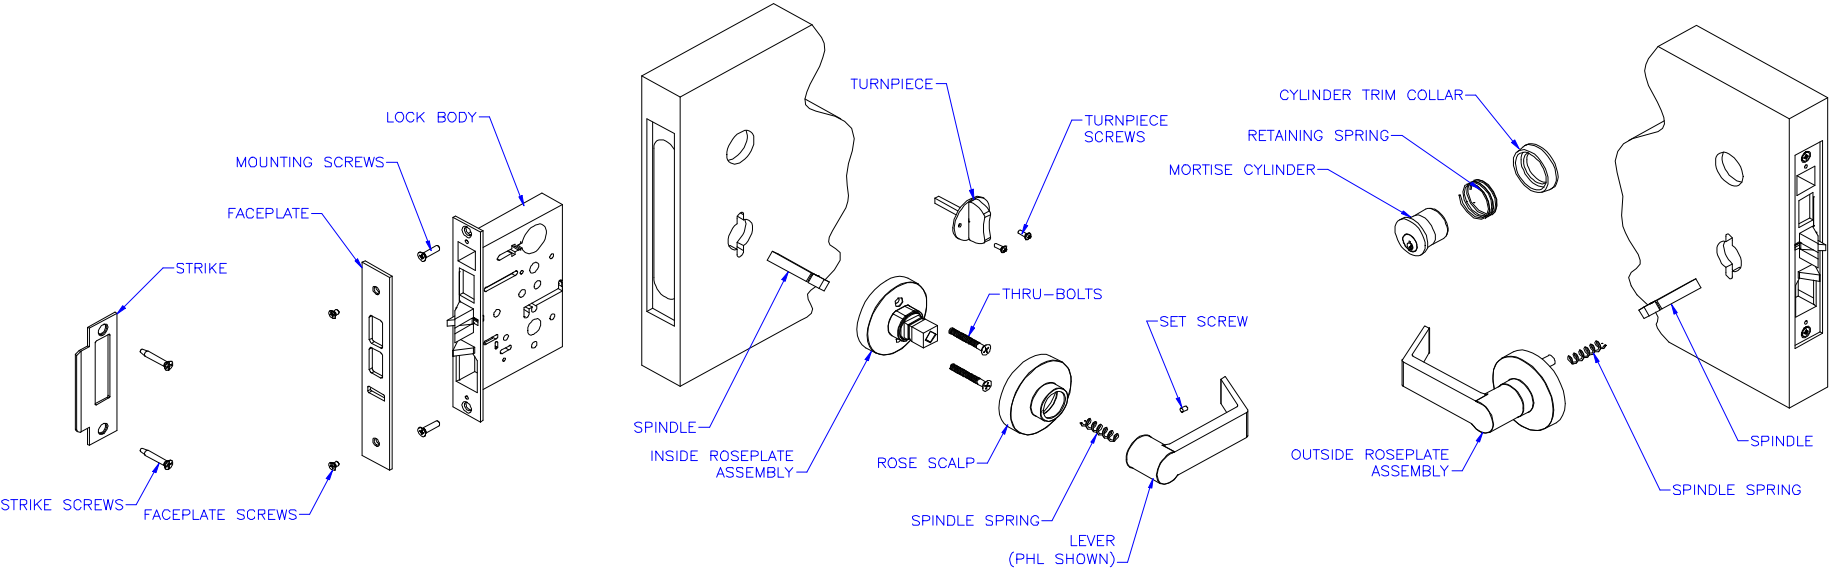

**Mortise - Sectional Trim MR**

Parts	
Cylinder Trim Collar	W51050 -*
Faceplate (Must Provide Function)	W88807 -*
Faceplate Screws	W51059-*
Inside Lever	W88810-(LVR)-*
Inside Roseplate Assembly	W88801-*
Lock Body	J (Function #)
Mortise Cylinder	CALL
Lock Body Mounting Screws	W50065
Outside Lever	W88809-(LVR)-*
Outside Roseplate Assembly	W88802-(LVR)-*
Retaining Spring	W51049
Rose Scalp	W51203-*
Screw Pack	W88803-*
Set Screw	V32318
Spindle	W51077
Spindle Spring	W51127
Strike (Left Hand)	W51003-*
Strike (Right Hand)	W51026-*
Strike Screws	W50065-*
Thru Bolts	W51056
Turnpiece	W51215 -*
Turnpiece Screws	W51100-*

LVR - Lever	
PHL	Philadelphia
BSN	Boston
MIA	Miami

* - Finishes		
2	US26	Bright
3	US10	Satin Bronze
5	US3	Bright Brass
6	US10B (613)	Dark Satin Bronze
7	US26D	Satin Chrome
8	US4	Satin Brass

1-800-411-9692  
 PDQ Manufacturing  
 PO Box 507  
 2754 Creek Hill Road  
 Leola, PA 17540