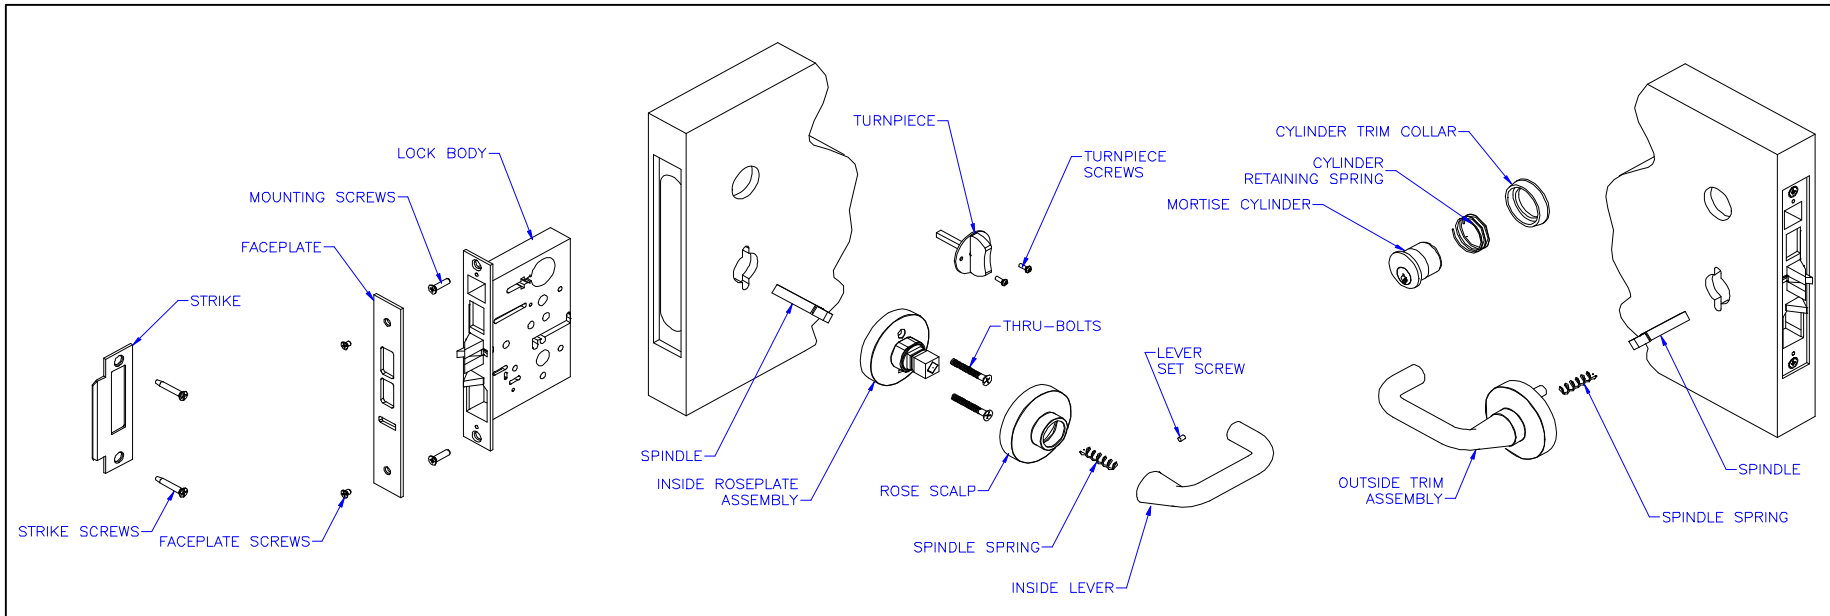

Mortise - Stainless Steel Sectional Trim MR

Parts	
Cylinder Trim Collar	W51050 -7
Faceplate (Must Provide Function)	W88807 -1
Faceplate Screws	W51059
Inside Lever	W88820-DLS-1
Inside Roseplate Assembly	W88821
Lock Body	J (Function #)
Mortise Cylinder	CALL
Lock Body Mounting Screws	W50065
Outside Roseplate Assembly	W88822-DLS-1
Cylinder Retaining Spring	W51049
Rose Scalp	W51203-1
Screw Pack	W88803-1
Lever Set Screw	V32318
Spindle	W51077
Spindle Spring	W51127
Strike (Left Hand)	W51003-1
Strike (Right Hand)	W51026-1
Strike Screws	W50066
Thru Bolts	W51056
Turnpiece	W51215 -7
Turnpiece Screws	W51100