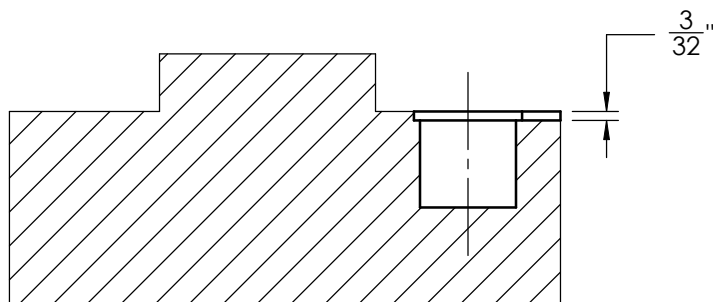

STRIKE TEMPLATE: T-STRIKE

TEMPLATE: V32430, REV. 0 12-17-2010

NOTE:
1. STRIKE LOCATION ON FRAMES MUST
BE ADJUSTED FOR THICKNESS OF
DOOR SILENCERS, WHEN USED.

PDQ Manufacturing
2754 Creek Hill Rd.
Leola, PA 17540
800-441-9692
Fax: 717-656-6892
www.pdqlocks.com