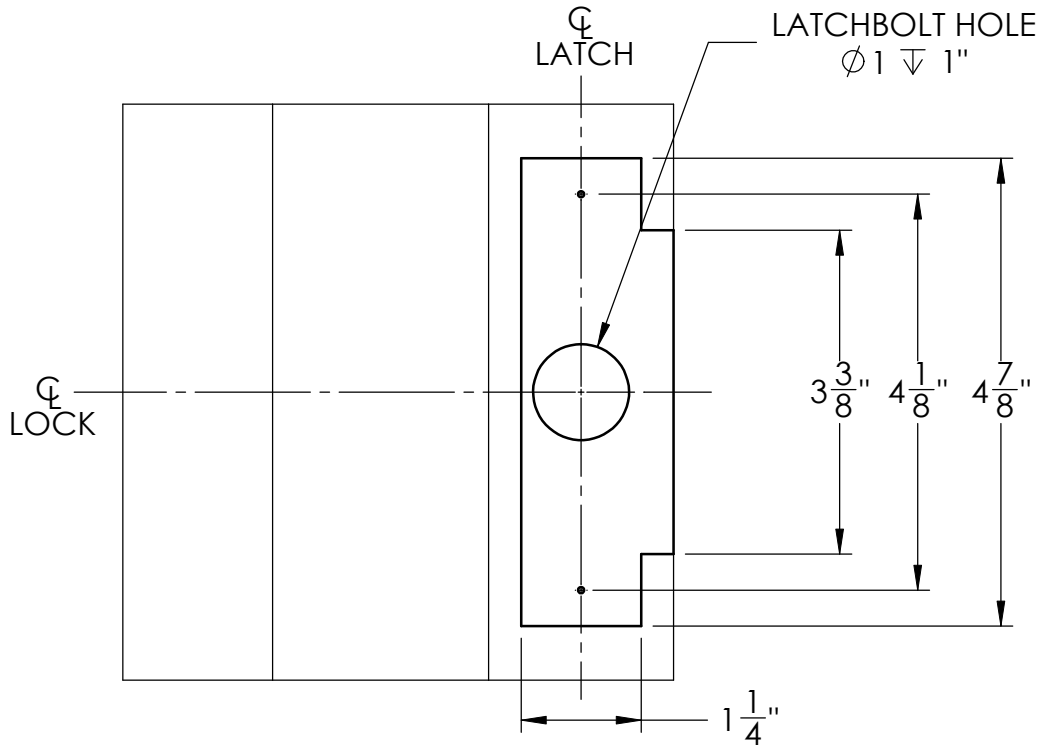

# STRIKE TEMPLATE: ASA(4-7/8") STRIKE

TEMPLATE:V32432, REV. 0 12-17-2010

PDQ Manufacturing  
2754 Creek Hill Rd.  
Leola, PA 17540  
800-441-9692  
Fax: 717-656-6892  
www.pdqlocks.com

JOB: \_\_\_\_\_

DATE: \_\_\_\_\_