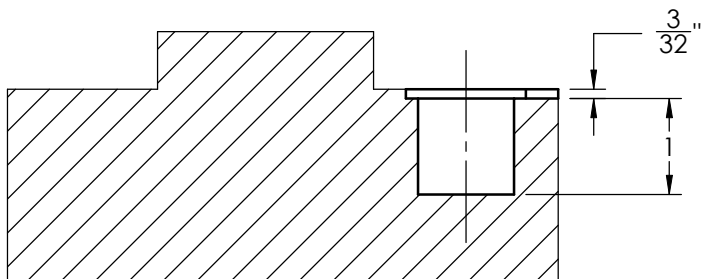

STRIKE TEMPLATE: MORTISE LOCK ASA(4-7/8") STRIKE

TEMPLATE:W53521, REV. 0 12-17-2010

NOTE:
1. STRIKE LOCATION ON FRAMES MUST
BE ADJUSTED FOR THICKNESS OF
DOOR SILENCERS, WHEN USED.

PDQ Manufacturing
2754 Creek Hill Rd.
Leola, PA 17540
800-441-9692
Fax: 717-656-6892
www.pdqlocks.com