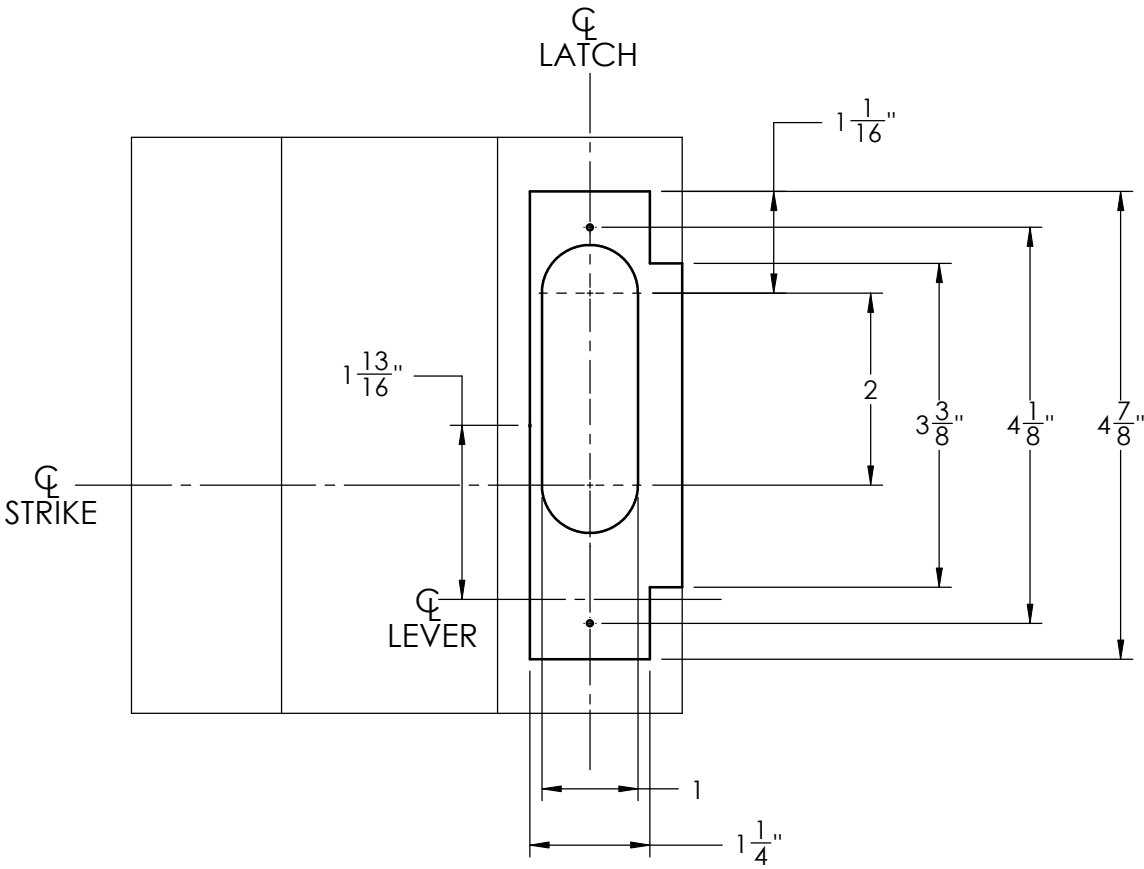

STRIKE TEMPLATE: MORTISE LOCK ASA(4-7/8") STRIKE

TEMPLATE:W53521, REV. 0 12-17-2010

NOTE:
1. STRIKE LOCATION ON FRAMES MUST
BE ADJUSTED FOR THICKNESS OF
DOOR SILENCERS, WHEN USED.

PDQ Manufacturing
2754 Creek Hill Rd.
Leola, PA 17540
800-441-9692
Fax: 717-656-6892
www.pdqlocks.com