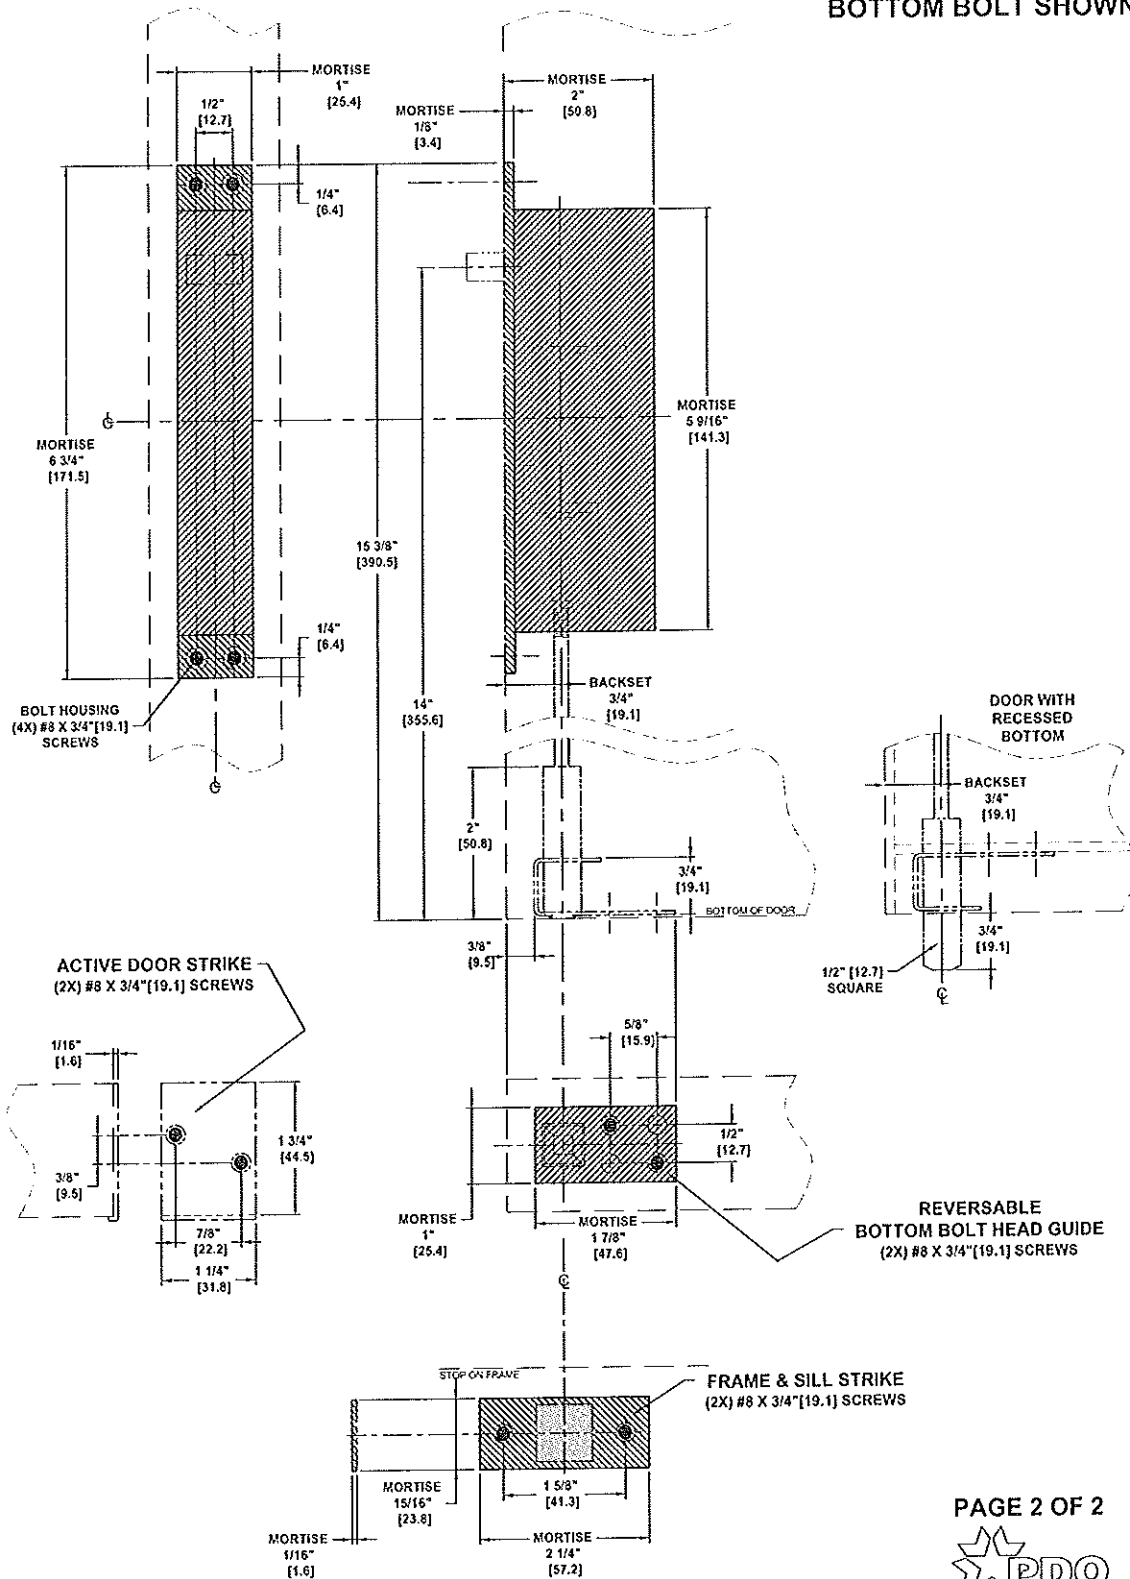

93102 COMBO FLUSH BOLT FOR METAL DOOR APPLICATIONS

TEMPLATE: 939302
REV. 1 03-15-15

TOP BOLT SHOWN SELF LATCHING

NOTES:

- DIMENSIONS IN INCHES [MM]
- ALWAYS CHECK PDQ WEBSITE FOR THE MOST RECENT TEMPLATE REVISION AT WWW.PDQLOCKS.COM

PAGE 1 OF 2

PDQ Manufacturing
2754 Creek Hill Rd.
Leola, PA 17540
800-441-9692
Fax: 717-656-6892
www.pdqlocks.com

93102 COMBO FLUSH BOLT FOR METAL DOOR APPLICATIONS

TEMPLATE: 939302
REV. 1 03-15-15

BOTTOM BOLT SHOWN