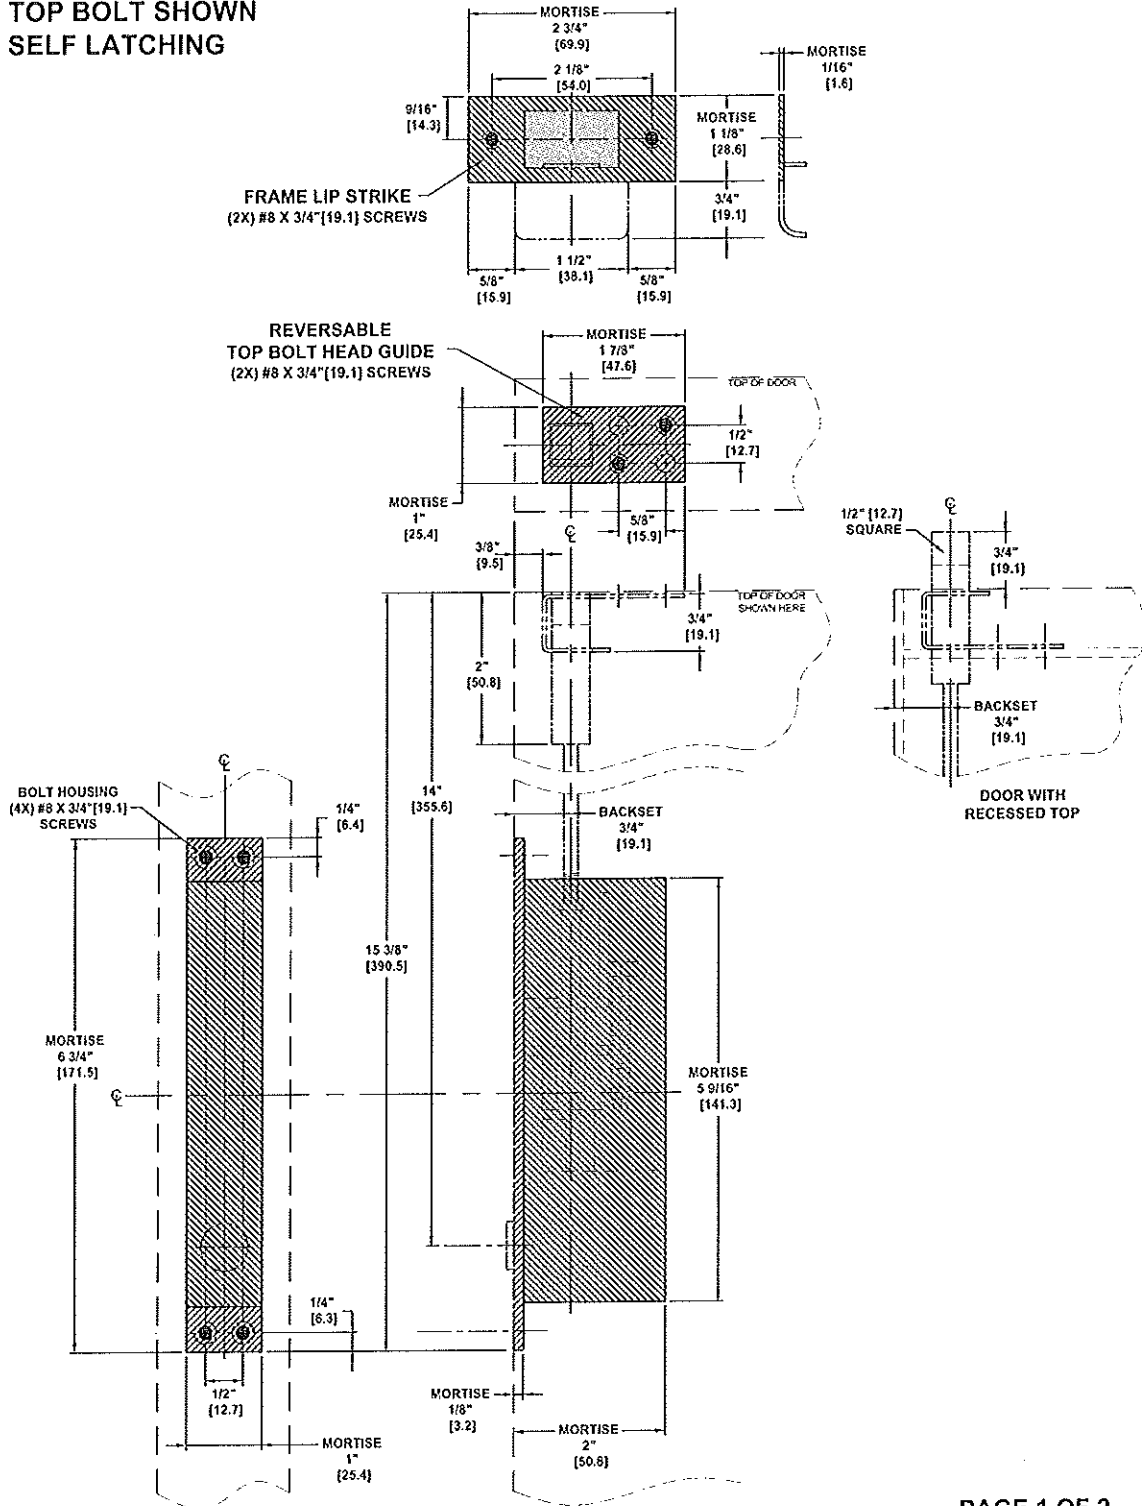

93102 COMBO FLUSH BOLT FOR METAL DOOR APPLICATIONS

TEMPLATE: 939302
REV. 1 03-15-15

TOP BOLT SHOWN SELF LATCHING

NOTES:

- DIMENSIONS IN INCHES [MM]
- ALWAYS CHECK PDQ WEBSITE FOR THE MOST RECENT TEMPLATE REVISION AT WWW.PDQLOCKS.COM

PAGE 1 OF 2

PDQ Manufacturing
2754 Creek Hill Rd.
Leola, PA 17540
800-441-9692
Fax: 717-656-6892
www.pdqlocks.com

93102 COMBO FLUSH BOLT FOR METAL DOOR APPLICATIONS

TEMPLATE: 939302
REV. 1 03-15-15

BOTTOM BOLT SHOWN