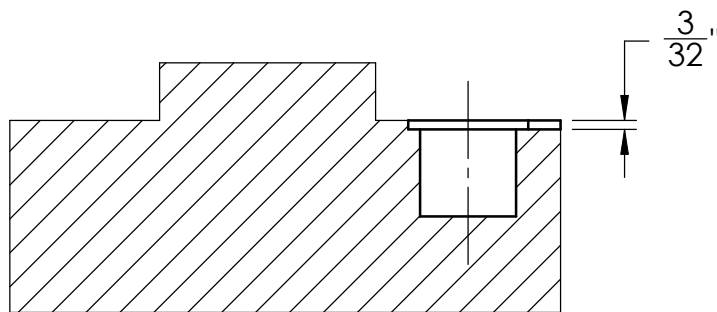

STRIKE TEMPLATE: ASA(4-7/8") STRIKE

TEMPLATE:V32432, REV. 0 12-17-2010

PDQ Manufacturing
2754 Creek Hill Rd.
Leola, PA 17540
800-441-9692
Fax: 717-656-6892
www.pdqlocks.com

JOB: _____

DATE: _____

COMMENTS: _____