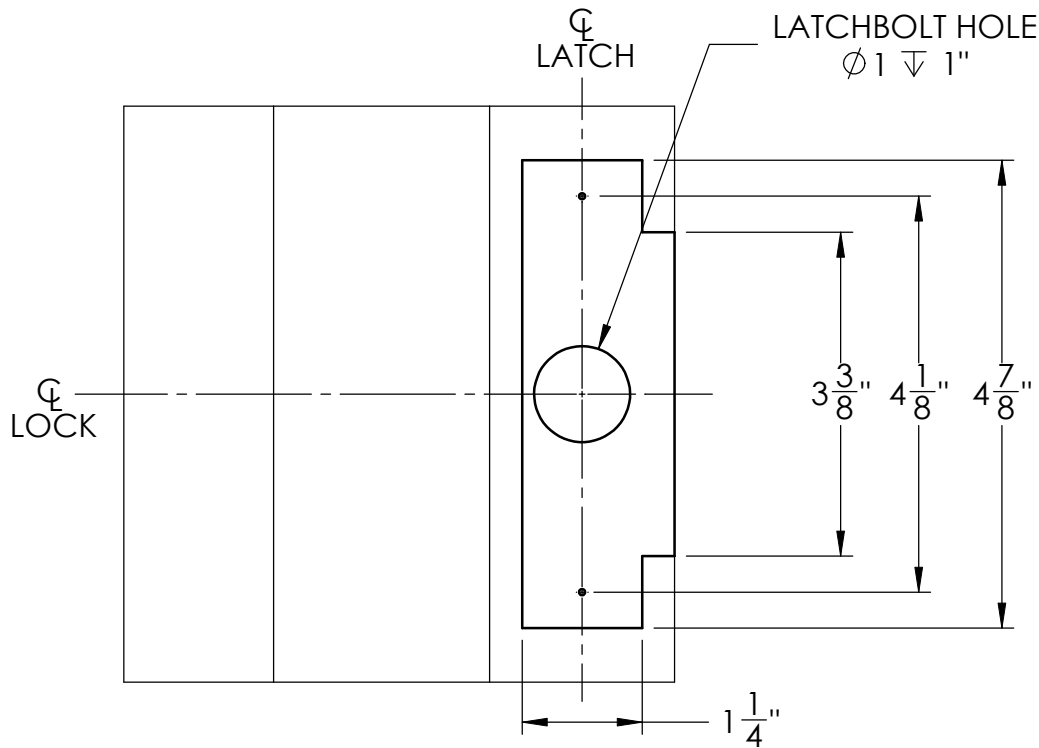

STRIKE TEMPLATE: ASA(4-7/8") STRIKE

TEMPLATE:V32432, REV. 0 12-17-2010

PDQ Manufacturing
2754 Creek Hill Rd.
Leola, PA 17540
800-441-9692
Fax: 717-656-6892
www.pdqlocks.com

JOB: _____

DATE: _____

COMMENTS: _____