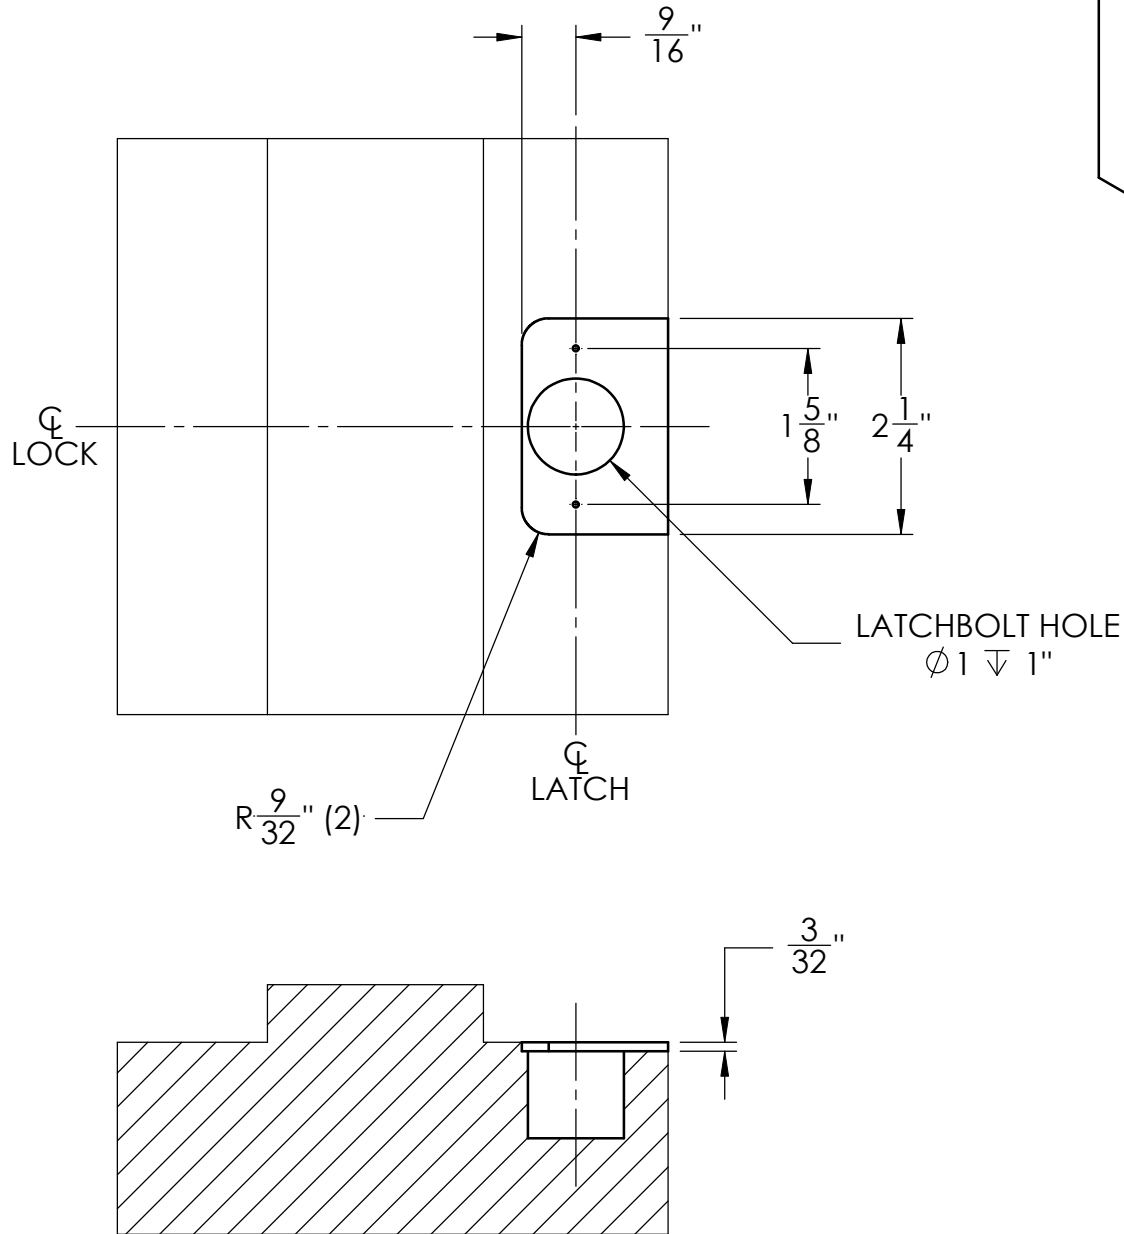

STRIKE TEMPLATE: FULL LIP STRIKE

TEMPLATE: V32431, REV. 0 12-17-2010

NOTE:
1. STRIKE LOCATION ON FRAMES MUST BE ADJUSTED FOR THICKNESS OF DOOR SILENCERS, WHEN USED.

PDQ Manufacturing
2754 Creek Hill Rd.
Leola, PA 17540
800-441-9692
Fax: 717-656-6892
www.pdqlocks.com