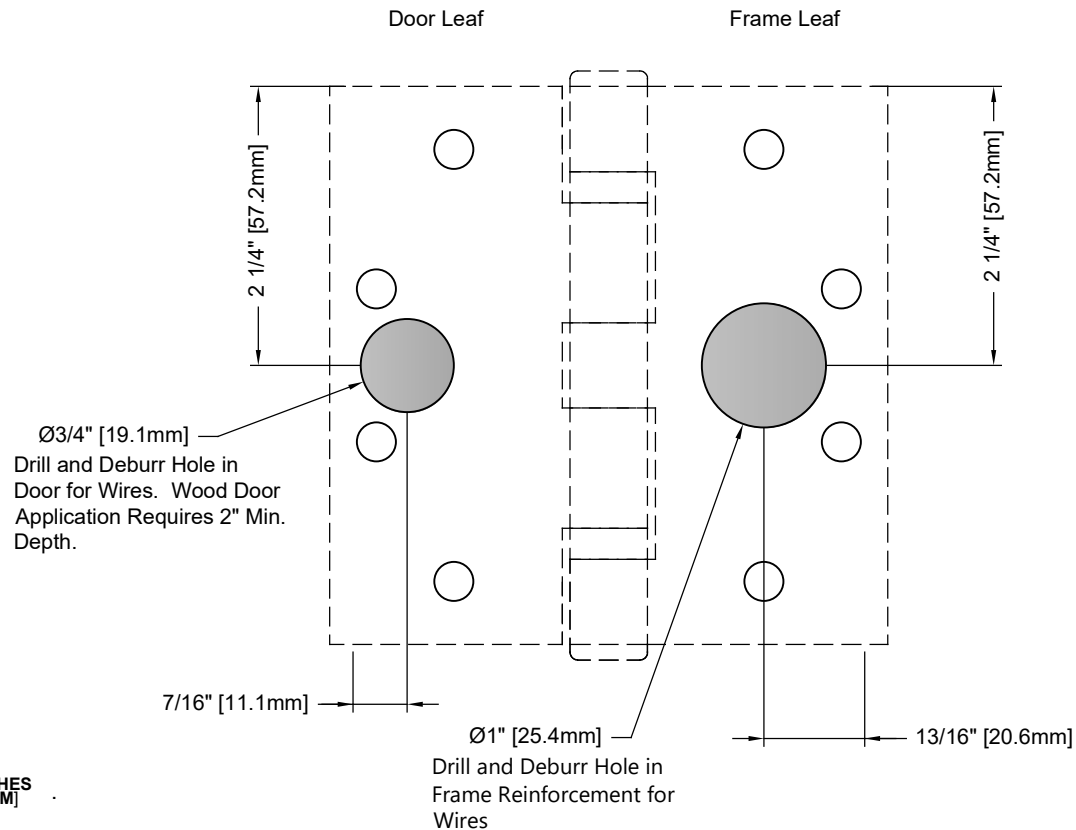

ELM4,6,8 Series Hinge

TEMPLATE: 81112

REV. 0 8-29-19

Hinge Model: ELM4,6,8 Concealed Electric Monitor Through Wire, Monitor and Concealed Air Transfer
Hinge Size: 4 1/2" [114.3] x 4 1/2" [114.3]
Hinge Type: Full Mortise 5 Knuckle Ball Bearing, Not Load Bearing

NOTES:

1. DIMENSIONS IN $\frac{\text{INCHES}}{[\text{MM}]}$
2. HINGES ARE NON-LOAD BEARING AND MUST BE MOUNTED IN THE CENTER POSITION ONLY.
3. ALWAYS CHECK PDQ WEBSITE FOR THE MOST RECENT TEMPLATE REVISION AT WWW.PDQLOCKS.COM