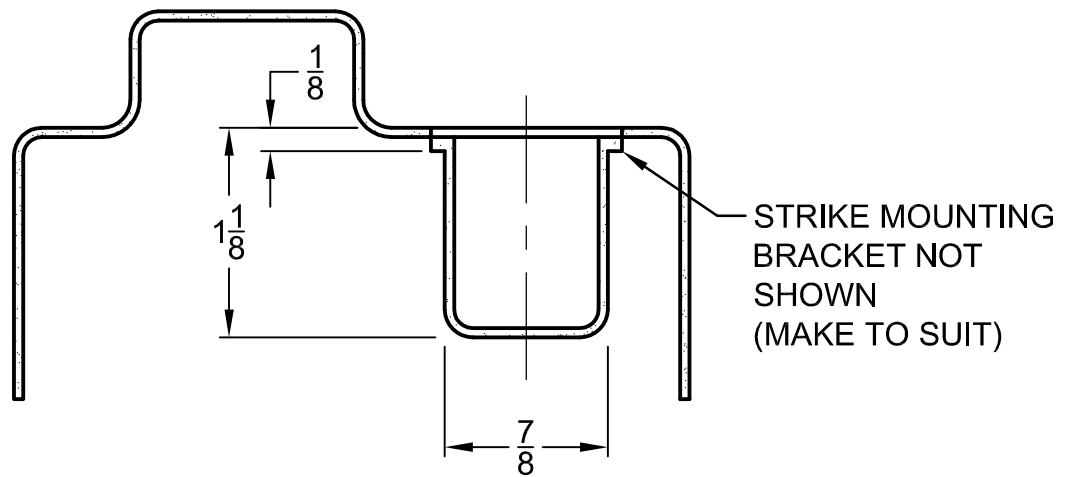

**STRIKE**  
**KV, KT, KM, KR DEADBOLT**

VERIFY PRINTED TO SCALE

Jamb Type: Metal

JOB:

DATE:

COMMENTS:

2754 Creek Hill Rd.  
 Leola, PA 17540  
 800-441-9692  
 Fax: 717-656-6892  
 www.pdqlocks.com