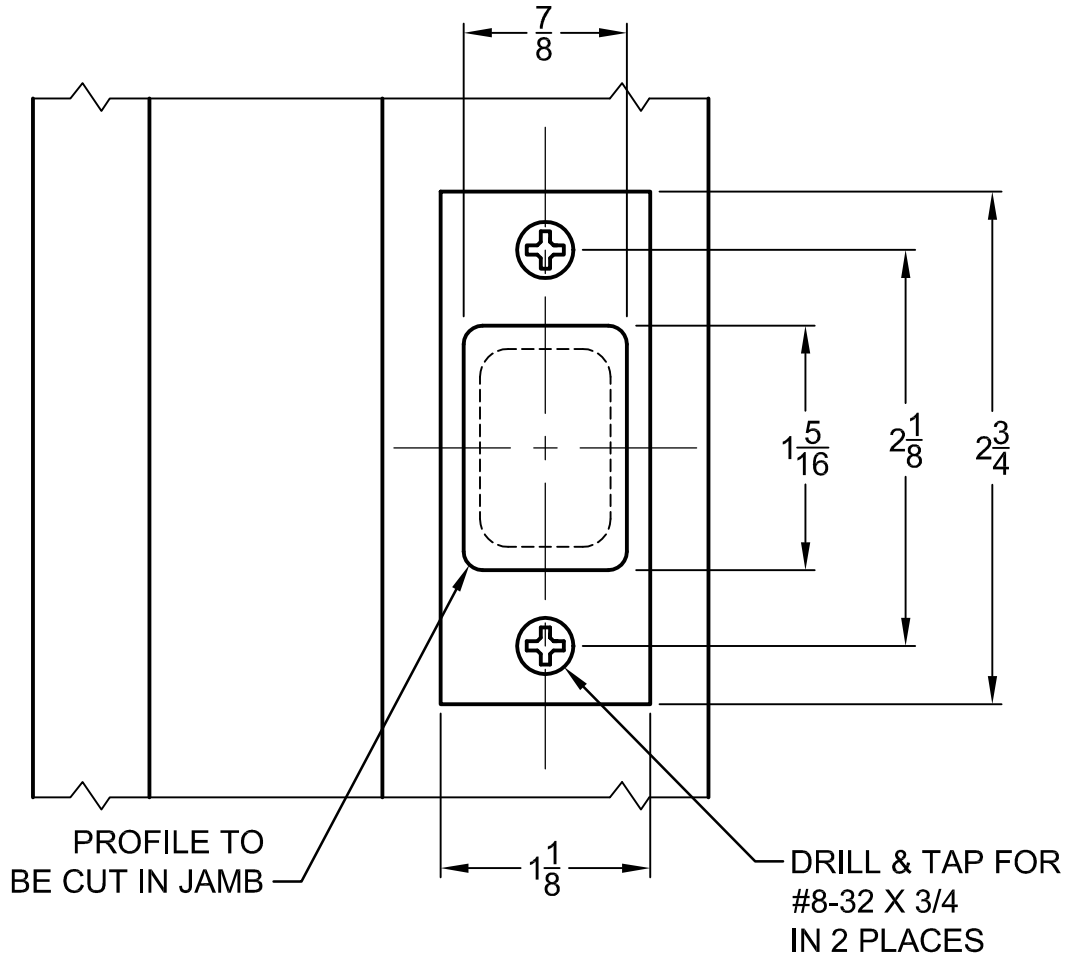

**STRIKE**  
**KV, KT, KM, KR DEADBOLT**

VERIFY PRINTED TO SCALE

Jamb Type: Metal

JOB:

DATE:

COMMENTS:

2754 Creek Hill Rd.  
 Leola, PA 17540  
 800-441-9692  
 Fax: 717-656-6892  
 www.pdqlocks.com