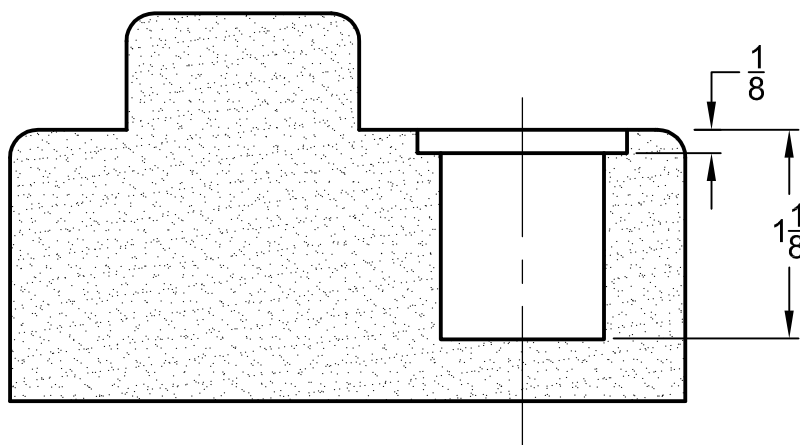

STRIKE
KV, KT, KM, KR DEADBOLT

VERIFY PRINTED TO SCALE

Jamb Type: Wood

JOB:

DATE:

COMMENTS:

2754 Creek Hill Rd.
 Leola, PA 17540
 800-441-9692
 Fax: 717-656-6892
 www.pdqlocks.com