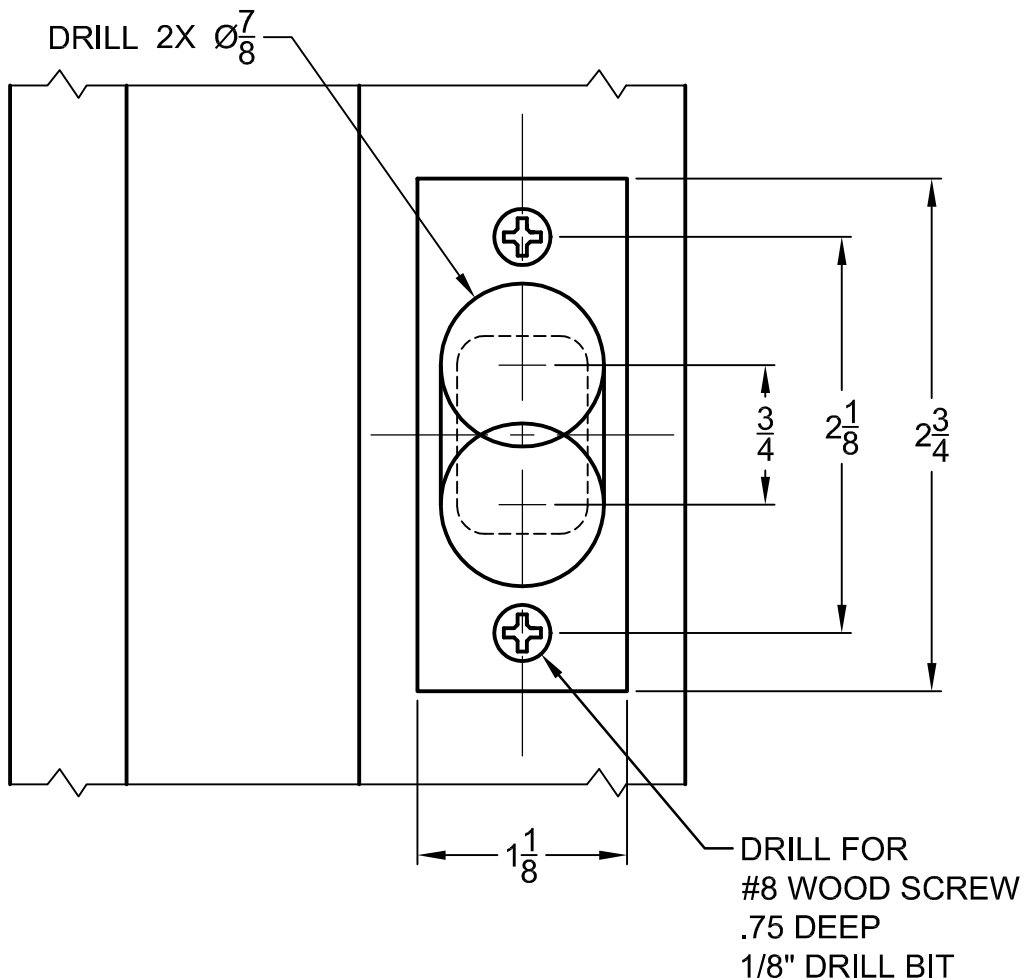

STRIKE
KV, KT, KM, KR DEADBOLT

VERIFY PRINTED TO SCALE

Jamb Type: Wood

JOB:

DATE:

COMMENTS:

2754 Creek Hill Rd.
 Leola, PA 17540
 800-441-9692
 Fax: 717-656-6892
 www.pdqlocks.com