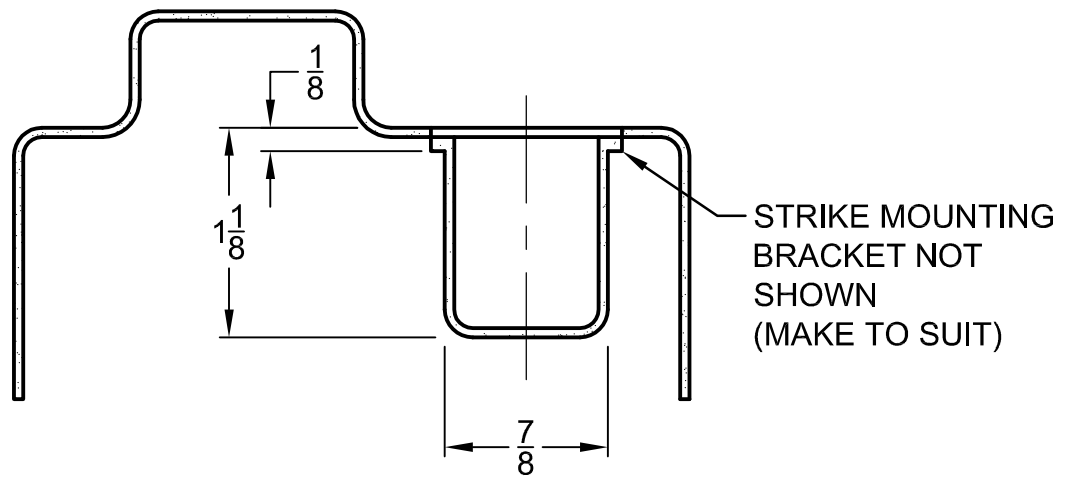

**STRIKE**  
KV, KT, KM, KR DEADBOLT

PROFILE TO BE CUT IN JAMB

DRILL & TAP FOR #8-32 X 3/4 IN 2 PLACES

STRIKE MOUNTING BRACKET NOT SHOWN (MAKE TO SUIT)

VERIFY PRINTED TO SCALE

Jamb Type: Metal

JOB:

DATE: