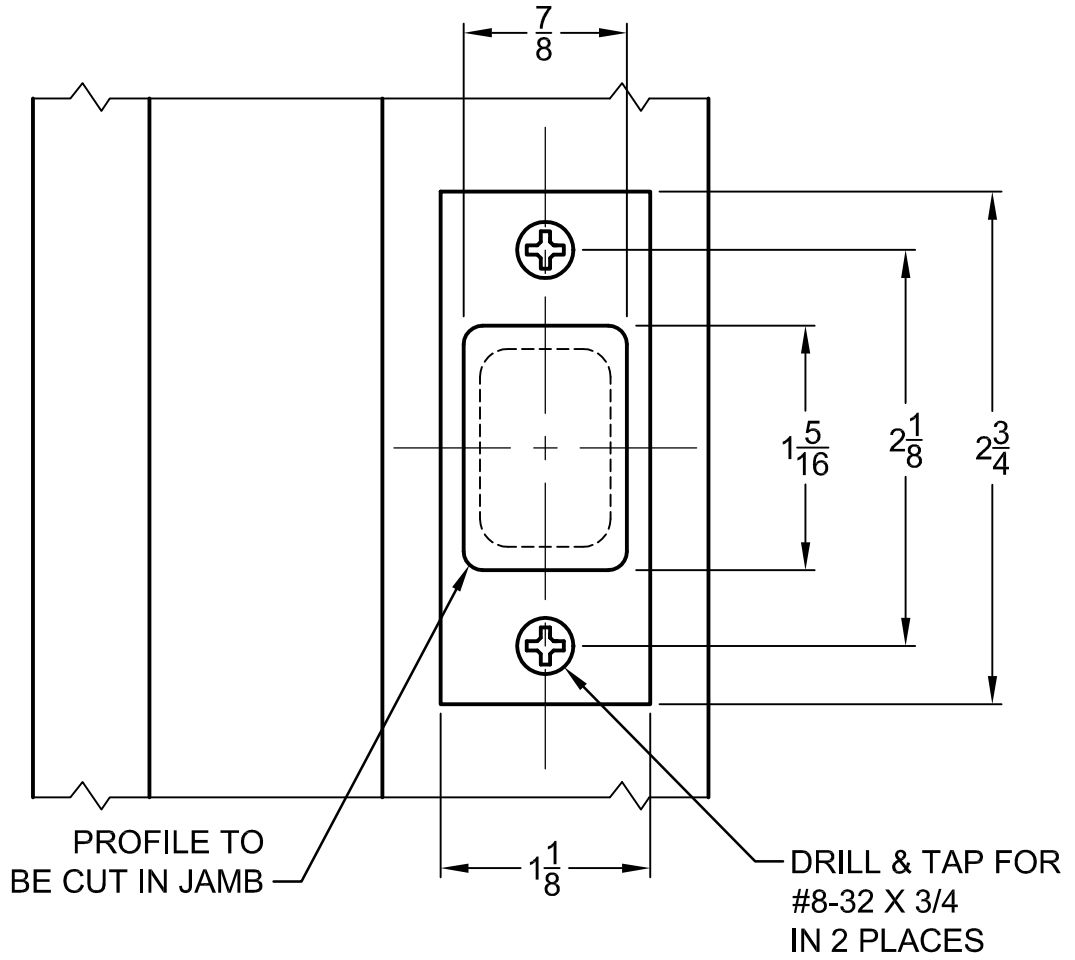

**STRIKE**  
KV, KT, KM, KR DEADBOLT

PROFILE TO BE CUT IN JAMB

DRILL & TAP FOR #8-32 X 3/4 IN 2 PLACES

STRIKE MOUNTING BRACKET NOT SHOWN (MAKE TO SUIT)

VERIFY PRINTED TO SCALE

Jamb Type: Metal

JOB:

DATE: