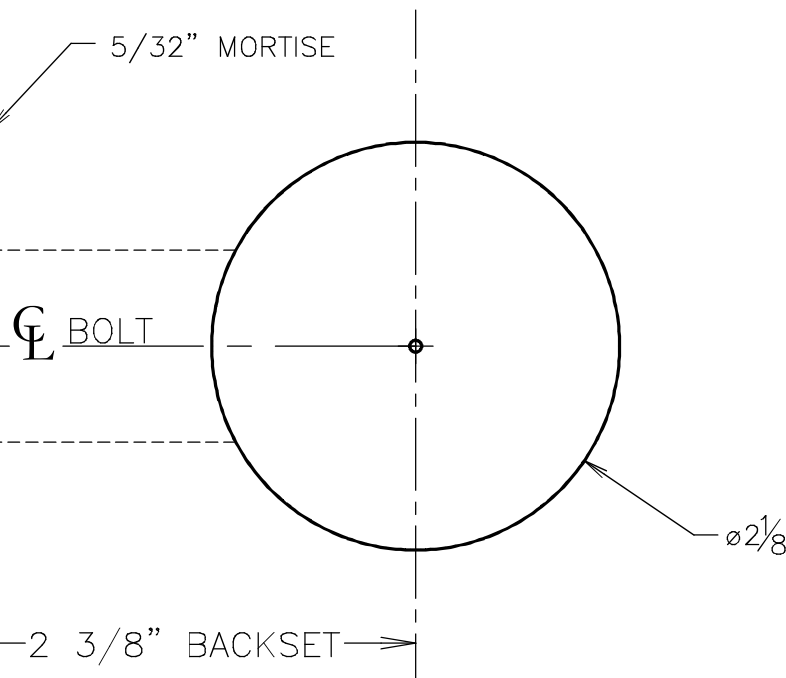

TEAR
HERE

CL
BOLT AND DOOR
THICKNESS

NOTE: ADJUST
TEMPLATE FOR
BEVELED DOORS

DOOR TEMPLATE

DATE: 7-20-15

KV 125
2 3/8" BACKSET (FIXED)
MAY NOT BE TO SCALE

PLEASE ENSURE THAT THIS IS THE MOST UP
TO DATE TEMPLATE BY VISITING OUR
WEBSITE AT WWW.PDQLOCKS.COM